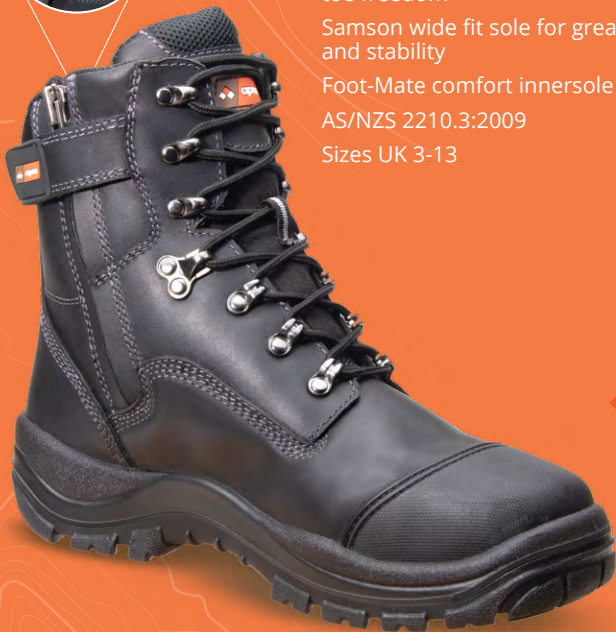

**It's tough
at the top**

ZIP SIDE

**Tough YKK
zip for easy
on and off**

The Wiremu Zip

Black J9027

- Tough metal YKK zipper access
- Premium full grain water-resistant leather
- Extended tongue for comfort
- Quad stitched at high stress points
- Low profile TPU scuff protection
- Wide form steel toe cap for greater toe freedom
- Samson wide fit sole for greater comfort and stability
- Foot-Mate comfort innersole included
- AS/NZS 2210.3:2009
- Sizes UK 3-13

**Samson
WIDE FIT
COMFORT**

Designed for Kiwis from the ground up